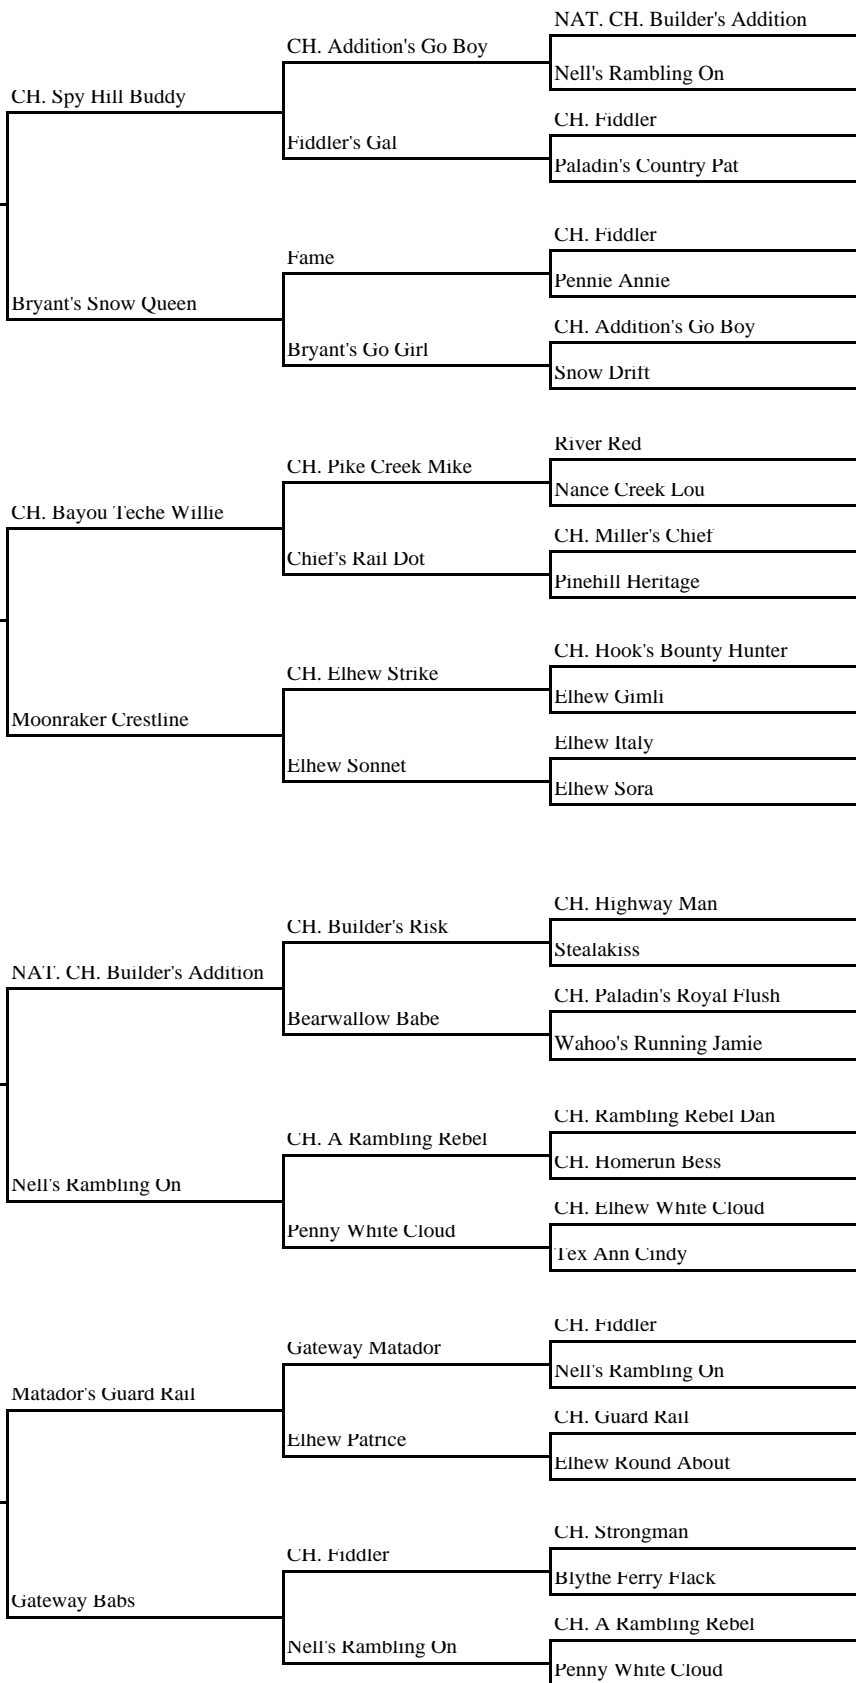

ERIN KENNELS AND STABLES

16414 1000 North Avenue
Tiskilwa, Illinois 61368
Rocky Run (farm): 815-646-4640
Office: 773-271-2327 Home: 847-236-9634

ERIN'S ROCKIN ROBIN
FDSB#1552576
WELPED 01/03/2003

ERIN'S LACY J