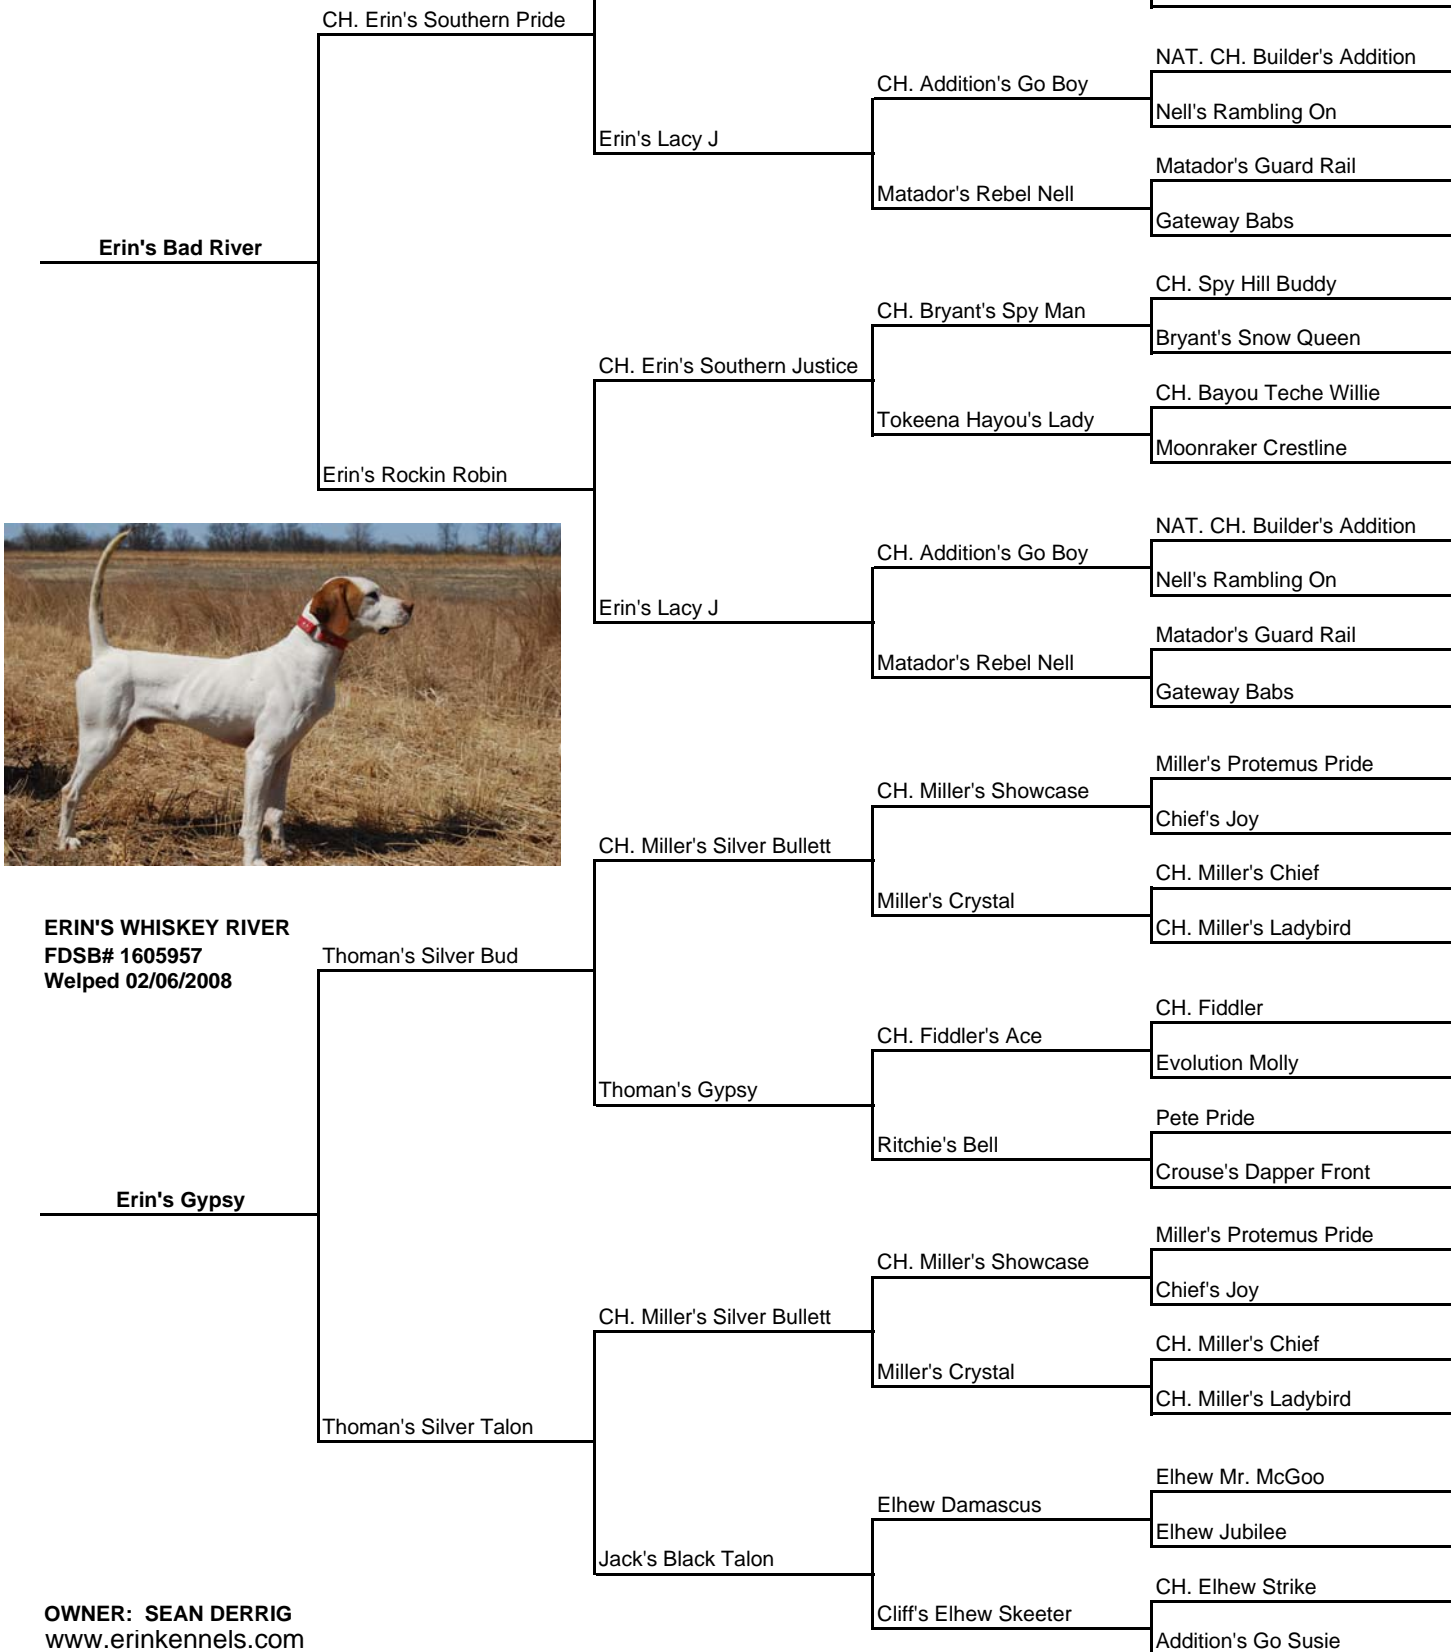

ERIN KENNELS AND STABLES

16414 1000 North Avenue
Tiskilwa, Illinois 61368

Rocky Run (farm): 815-646-4640

Office: 773-271-2327 Home: 847-236-9634

ERIN'S WHISKEY RIVER
FDSB# 1605957
Welped 02/06/2008

Erin's Gypsy